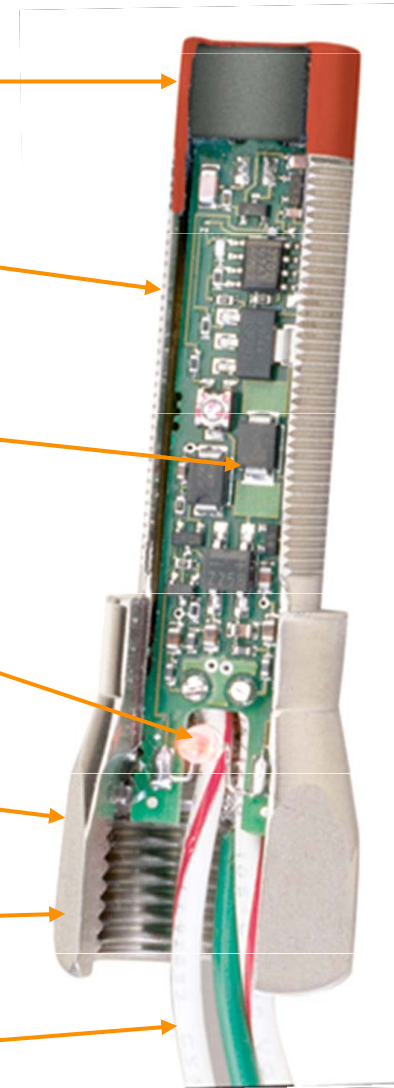

Hawkeye Features

- Lexan Sensing Head Triggers on any Metal
- 316 Stainless Steel Housing is Rugged and Corrosion Proof
- Solid State Electronics & Sensing Head are Sealed in Potting for Long Life and Corrosion Protection
- LED indication & Coordinated Tip Visually Identify Switch Status
- FM/CSA approved for Class 1 Division 2 Applications
- Select from Conduit or Quick Connector Options
- Use in Both AC and DC Circuits (Operates Same as SPST Switch)