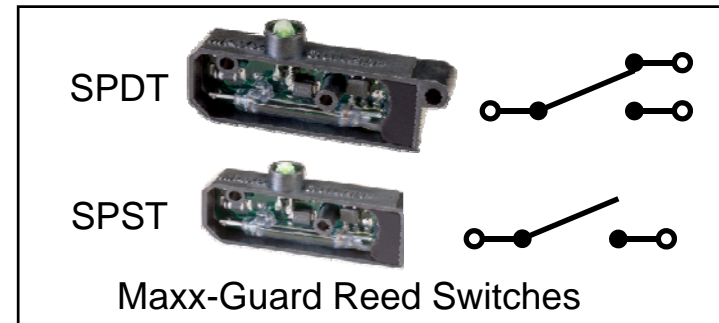

QUARTZ Electrical Options

- 机械开关
  - Silver Contacts for 120 VAC in SPDT or DPDT
  - Gold Contacts for 24 VDC in SPDT
- 磁接近开关
  - SPDT for 120 VAC or Special 24 VDC
  - SPST for 120 VAC or 24 VDC
  - Available with or without LEDs
- 固化模块
  - SST Switches
  - Namur Sensors
  - Communication
- 位置传感器
  - 2-Wire 4 to 20mA
  - With or Without Switches