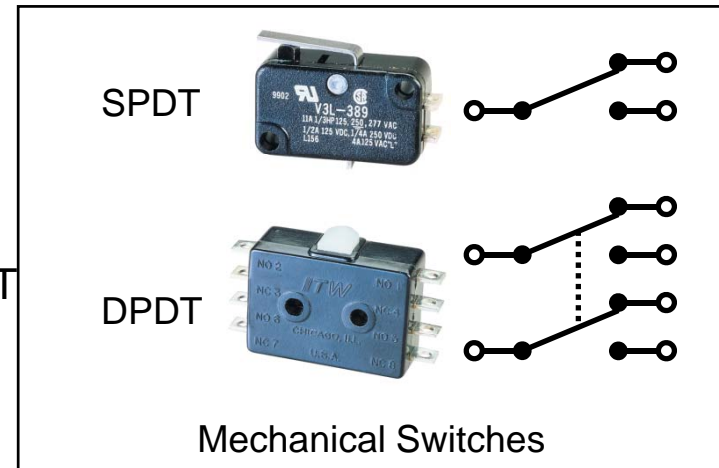

QUARTZ Electrical Options

- 机械开关
  - Silver Contacts for 120 VAC in SPDT or DPDT
  - Gold Contacts for 24 VDC in SPDT
- 磁接近开关
  - SPDT for 120 VAC or Special 24 VDC
  - SPST for 120 VAC or 24 VDC
  - Available with or without LEDs
- 固化模块
  - SST Switches
  - Namur Sensors
  - Communication
- 位置传感器
  - 2-Wire 4 to 20mA
  - With or Without Switches