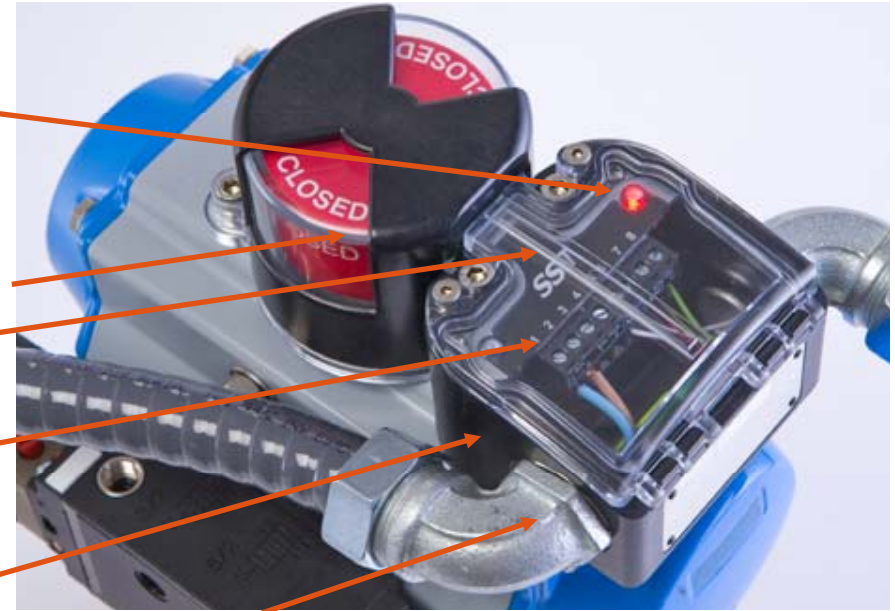

# Eclipse Features

- Red & Green LED's Clearly Display Switch Status
- Adjustable Triggering Drum with Bold Visual Indicator
- Sensors and Electronics are Fully Sealed to Keep out Moisture
- Internal Terminal Block for Connecting Solenoid (EN)
- Durable and Corrosion Resistant Lexan Polycarbonate Housing
- 2 Conduit Entries Standard (EN)

# Eclipse Features

- Removable Dual Module Allows for Easy Access to Terminal Strip and Field Replacement
- Clear Hinged Cover Enables Quick Access and Viewing of Internal Wiring