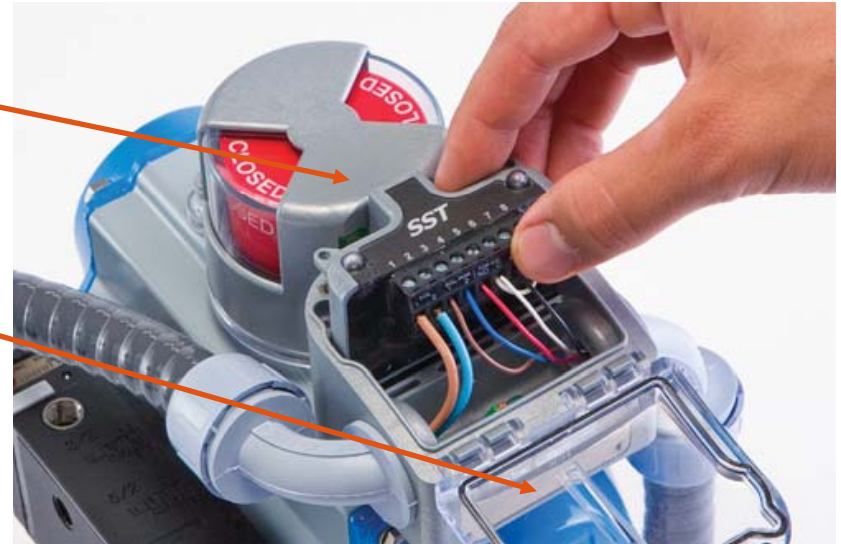

# Eclipse Features

- Red & Green LED's Clearly Display Switch Status
- Adjustable Triggering Drum with Bold Visual Indicator
- Sensors and Electronics are Fully Sealed to Keep out Moisture
- Internal Terminal Block for Connecting Solenoid (EN)
- Durable and Corrosion Resistant Lexan Polycarbonate Housing
- 2 Conduit Entries Standard (EN)

# Eclipse Features

- Removable Dual Module Allows for Easy Access to Terminal Strip and Field Replacement
- Clear Hinged Cover Enables Quick Access and Viewing of Internal Wiring