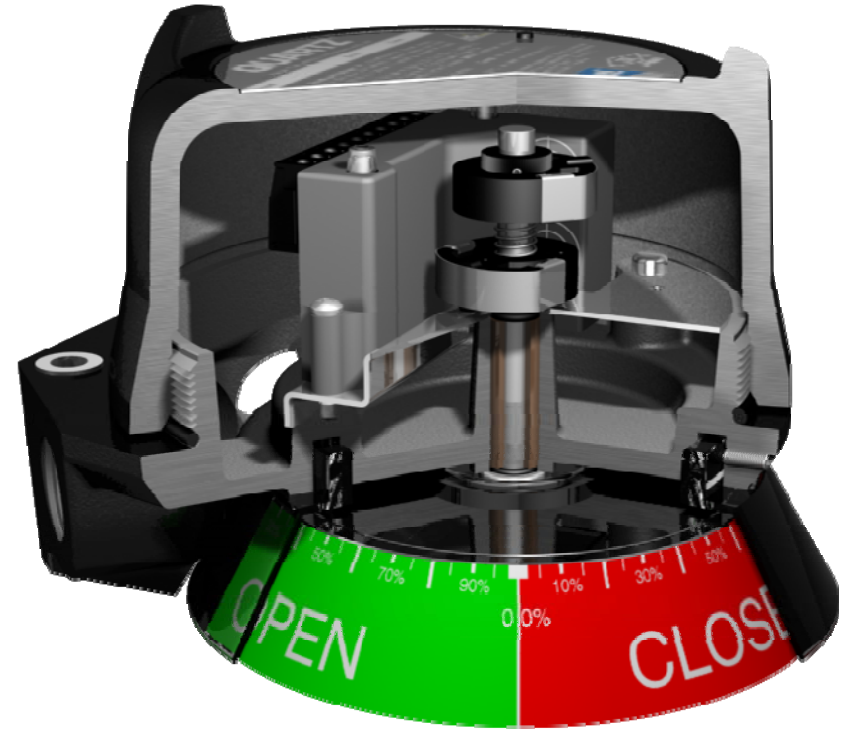

# Neles Quartz系列 – QX2VK02HDN QX2GK02HDN

- 适用于所有角行程执行机构
- 适用于绝大部分危险区域
  - Class I & II Div. 1 and 2 (Includes Group B always)
  - EEx d IIC Zone 1 and 2
- 多种电气选项
  - 2, 4 or 6 Switches
  - Mechanical, Reed Proximity or Solid State
  - Position Transmitter (4 to 20mA with or without switches)
- 多个电缆接口可选
- 铸铝外壳
- 寿命长

# QUARTZ 特点

- 铸铝外壳
- 快速设定凸轮牢固且方便
- 聚氨酯阳极处理的铸铝防腐蚀
- 反馈杆上部和下部均有O型密封圈
- 最多可提供三个电缆口
- 接线端子标示清楚
- 所有内部紧固件均为不锈钢材质

# Eclipse Features

- Removable Dual Module Allows for Easy Access to Terminal Strip and Field Replacement
- Clear Hinged Cover Enables Quick Access and Viewing of Internal Wiring